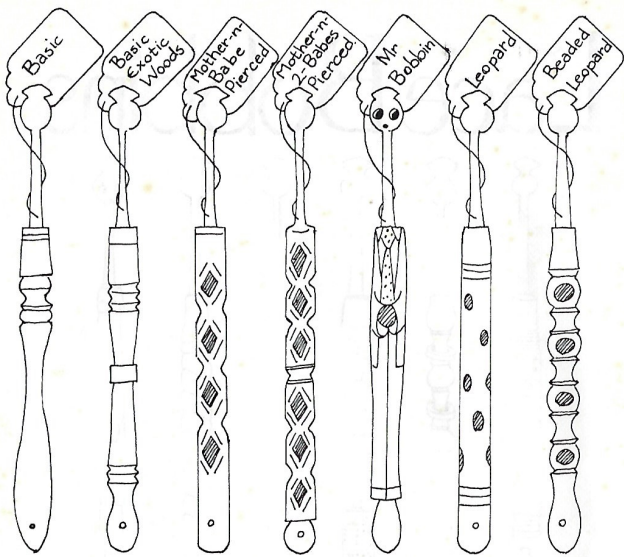

Lace Bobbins

Left to Right
 Jack-in-the-box, Jingle bobbin,
 First Lady Prime Minister Commemorative
 bobbin, Church Window bobbin,
 Spiral bobbin, Mrs Bobbin.

A.R. Archer
 36 High Street, Ixworth, Bury St Edmunds
 Suffolk, IP31 2HH.
 TEL: PAKENHAM 30186

Bobbin Notes.

(Cover) "Jack-in-the-Box:" Now available in bone and wood, the 'Jack' unscrews from the shank which can be plain or inscribed, (see price list for further details). Jingle-Bobbins: the fine loose rings are made on the bobbins, not added later. One to six jingles. 1st Lady Prime Minister Commemorative: Miniature lady in blue stands at the door of No.10. The railings, famous in the Votes for Women struggle, are there too. "Church Windows": Free-moving miniatures, or 'Babes' are carried inside the mother bobbin and can be seen through the 'windows'. "Spiral Bobbins:" Simple and elegant, in wood or bone. "Mrs. Bobbin": Like Mr. Bobbin (above) made from beautiful white holly, the eyes hands and mouths inlaid, their clothes delicately carved. (Above Left) Basic Bobbins: Polished and decorated, no two the same unless so requested, all drilled to receive spangles, which are not supplied. Usually about 30 woods in