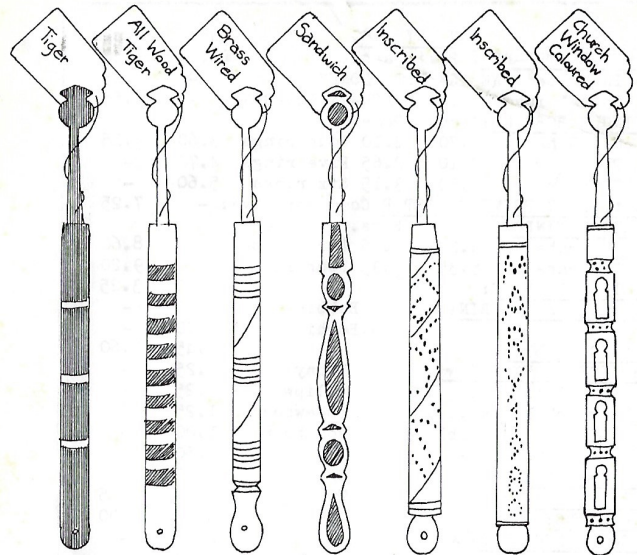

Lace Bobbins

Left to Right
 Jack-in-the-box, Jingle bobbin,
 First Lady Prime Minister Commemorative
 bobbin, Church Window bobbin,
 Spiral bobbin, Mrs Bobbin.

A.R. Archer
 36 High Street, Ixworth, Bury St Edmunds
 Suffolk, IP31 2HH.
 TEL: PAKENHAM 30186

Bobbin Notes.

(Cover) "Jack-in-the-Box:" Now available in bone and wood, the 'Jack' unscrews from the shank which can be plain or inscribed, (see price list for further details). Jingle-Bobbins: the fine loose rings are made on the bobbins, not added later. One to six jingles. 1st Lady Prime Minister Commemorative: Miniature lady in blue stands at the door of No.10. The railings, famous in the Votes for Women struggle, are there too. "Church Windows": Free-moving miniatures, or 'Babes' are carried inside the mother bobbin and can be seen through the 'windows'. "Spiral Bobbins:" Simple and elegant, in wood or bone. "Mrs. Bobbin": Like Mr. Bobbin (above) made from beautiful white holly, the eyes hands and mouths inlaid, their clothes delicately carved. (Above Left) Basic Bobbins: Polished and decorated, no two the same unless so requested, all drilled to receive spangles, which are not supplied. Usually about 30 woods in