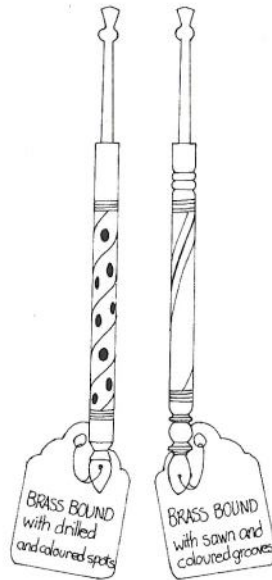

LACE BOBBINS

A. R. ARCHER,
36 High Street
Ixworth
Bury St. Edmunds
Suffolk
IP31 2HH

Telephone:
Pakenham 30186

INSCRIBED
For anniversaries,
names, messages, birthdays,
etc.

READS
HAPPY
BIRTHDAY
.....

BRASS BOUND
with drilled
and coloured spots

BRASS BOUND
with sawn and
coloured grooves

SICS. Usually available in
out 25 different woods. No
2 bobbins the same
less requested as pairs.

LACE.
Drilled to
a lacey look

MAYPOLE
Coloured ribbons
round a
yellow spiral.

DOMINIC

JACK
IN-
THE-
BOX

FAST

FLUTED

DOUBLE
FLUTED

SPIRALS

HOLLOW
SPIRAL

DOUBLE
HOLLOW
SPIRAL

Handcarved Prince of Wales
feathers in white bone surmount
the brass bound inscribed shank.
The engagement bobbin is dyed blue,
the wedding bobbin red.

HONITONS

BASIC

MOTHER
IN-
LAW

INSCRIBED

JACK
IN-
THE-
BOX