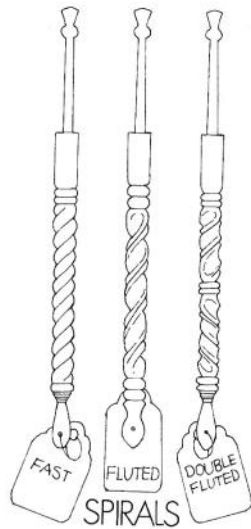

BRASS BOUND
with sawn and
coloured grooves

SICS. Usually available in
out 25 different woods. No
2 bobbins the same
less requested as pairs.

LACE.
Drilled to
a lacey look

MAYPOLE
Coloured ribbons
round a
yellow spiral.

DOMINIC

JACK
IN-
THE-
BOX

FAST

FLUTED

DOUBLE
FLUTED

SPIRALS

HOLLOW
SPIRAL

DOUBLE
HOLLOW
SPIRAL

Handcarved Prince of Wales
feathers in white bone surmount
the brass bound inscribed shank.
The engagement bobbin is dyed blue,
the wedding bobbin red.

HONITONS

BASIC

MOTHER
IN-
LAW

INSCRIBED

JACK
IN-
THE-
BOX