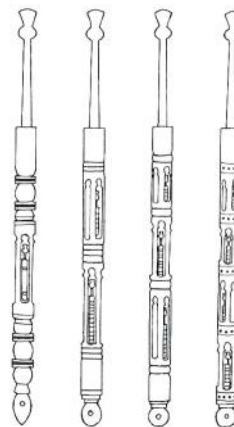

BRASS BOUND
with sawn and
coloured grooves

SICS. Usually available in
out 25 different woods. No
2 bobbins the same
less requested as pairs.

LACE.
Drilled to
a lacey look

MAYPOLE
Coloured ribbons
round a
yellow spiral.

DOMINIC

JACK
IN-
THE-
BOX

FAST

FLUTED

DOUBLE
FLUTED

SPIRALS

HOLLOW
SPIRAL

DOUBLE
HOLLOW
SPIRAL

Handcarved Prince of Wales
feathers in white bone surmount
the brass bound inscribed shank.
The engagement bobbin is dyed blue,
the wedding bobbin red.

HONITONS

BASIC

MOTHER
IN-
LAW

INSCRIBED

JACK
IN-
THE-
BOX

'CHURCH WINDOWS'
with 1, 2 or 3 Babes in wood
or 1, 2, 3 or 4 Babes in bone.

SPRING: Two bees 'buzz' inside the
flower stem.
SUMMER: A harvest mouse and nest
in the wheat.
FLOWER: Incised, coloured flowers.