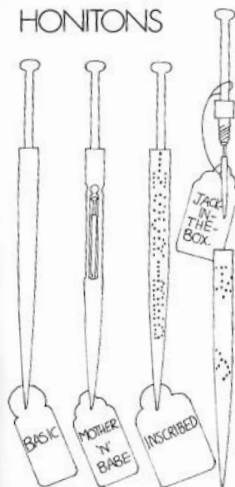

BRASS BOUND
with sawn and
coloured grooves

SICS. Usually available in
out 25 different woods. No
2 bobbins the same
less requested as pairs.

LACE.
Drilled to
a lacey look

MAYPOLE
Coloured ribbons
round a
yellow spiral.

DOMINIC

JACK
IN-
THE-
BOX

FAST

FLUTED

DOUBLE
FLUTED

SPIRALS

HOLLOW
SPIRAL

DOUBLE
HOLLOW
SPIRAL

Handcarved Prince of Wales
feathers in white bone surmount
the brass bound inscribed shank.
The engagement bobbin is dyed blue,
the wedding bobbin red.

HONITONS

BASIC

MOTHER
IN-
LAW

INSCRIBED

JACK
IN-
THE-
BOX