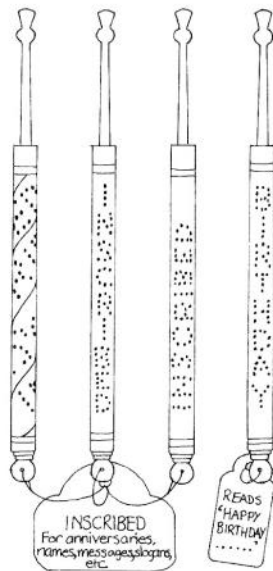

LACE BOBBINS

A. R. ARCHER,
36 High Street
Ixworth
Bury St. Edmunds
Suffolk
IP31 2HH

Telephone:
Pakenham 30186

INSCRIBED
For anniversaries,
names, messages, birthdays,
etc.

READS
HAPPY
BIRTHDAY
.....

BRASS BOUND
with drilled
and coloured spots

BRASS BOUND
with sawn and
coloured grooves

SICS. Usually available in
out 25 different woods. No
2 bobbins the same
less requested as pairs.

LACE.
Drilled to
a lacey look

MAYPOLE
Coloured ribbons
round a
yellow spiral.

DOMINIC

JACK
IN-
THE-
BOX

FAST

FLUTED

DOUBLE
FLUTED

SPIRALS

HOLLOW
SPIRAL

DOUBLE
HOLLOW
SPIRAL

Handcarved Prince of Wales
feathers in white bone surmount
the brass bound inscribed shank.
The engagement bobbin is dyed blue,
the wedding bobbin red.

HONITONS

BASIC

MOTHER
IN-
LAW

INSCRIBED

JACK
IN-
THE-
BOX