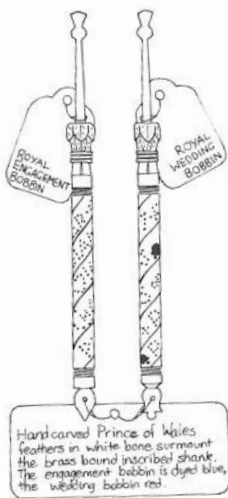

BRASS BOUND
with sawn and
coloured grooves

SICS. Usually available in
out 25 different woods. No
2 bobbins the same
less requested as pairs.

LACE.
Drilled to
a lacey look

MAYPOLE
Coloured ribbons
round a
yellow spiral.

DOMINIC

JACK
IN-
THE-
BOX

FAST

FLUTED

DOUBLE
FLUTED

SPIRALS

HOLLOW
SPIRAL

DOUBLE
HOLLOW
SPIRAL

Handcarved Prince of Wales
feathers in white bone surmount
the brass bound inscribed shank.
The engagement bobbin is dyed blue,
the wedding bobbin red.

HONITONS

BASIC

MOTHER
IN-
LAW

INSCRIBED

JACK
IN-
THE-
BOX