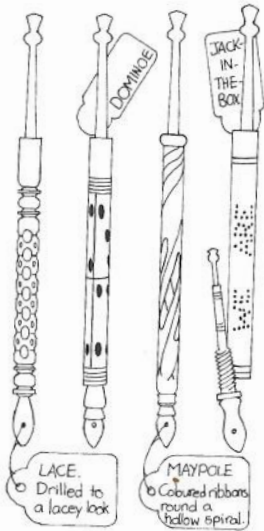

LACE BOBBINS

A. R. ARCHER,
36 High Street
Ixworth
Bury St. Edmunds
Suffolk
IP31 2HH

Telephone:
Pakenham 30186

INSCRIBED
For anniversaries,
names, messages, birthdays,
etc.

READS
HAPPY
BIRTHDAY
.....

BRASS BOUND
with drilled
and coloured spots

BRASS BOUND
with sawn and
coloured grooves

SICS. Usually available in
out 25 different woods. No
2 bobbins the same
less requested as pairs.

LACE.
Drilled to
a lacey look

MAYPOLE
Coloured ribbons
round a
yellow spiral.

DOMINIC

JACK
IN-
THE-
BOX

FAST

FLUTED

DOUBLE
FLUTED

SPIRALS

HOLLOW
SPIRAL

DOUBLE
HOLLOW
SPIRAL

Handcarved Prince of Wales
feathers in white bone surmount
the brass bound inscribed shank.
The engagement bobbin is dyed blue,
the wedding bobbin red.

HONITONS

BASIC

MOTHER
IN-
LAW

INSCRIBED

JACK
IN-
THE-
BOX