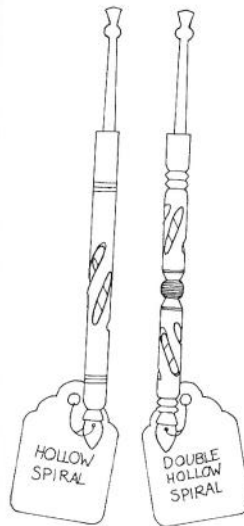

BRASS BOUND
with sawn and
coloured grooves

SICS. Usually available in
out 25 different woods. No
2 bobbins the same
less requested as pairs.

LACE.
Drilled to
a lacey look

MAYPOLE
Coloured ribbons
round a
yellow spiral.

DOMINIC

JACK
IN-
THE-
BOX

FAST

FLUTED

DOUBLE
FLUTED

SPIRALS

HOLLOW
SPIRAL

DOUBLE
HOLLOW
SPIRAL

Handcarved Prince of Wales
feathers in white bone surmount
the brass bound inscribed shank.
The engagement bobbin is dyed blue,
the wedding bobbin red.

HONITONS

BASIC

MOTHER
IN-
LAW

INSCRIBED

JACK
IN-
THE-
BOX