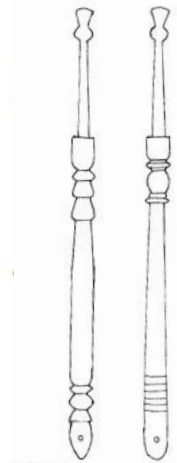

LACE BOBBINS

A. R. ARCHER,
36 High Street
Ixworth
Bury St. Edmunds
Suffolk
IP31 2HH

Telephone:
Pakenham 30186

INSCRIBED
For anniversaries,
names, messages, birthdays,
etc.

READS
HAPPY
BIRTHDAY
.....

BRASS BOUND
with drilled
and coloured spots

BRASS BOUND
with sawn and
coloured grooves

SICS. Usually available in
out 25 different woods. No
2 bobbins the same
less requested as pairs.

LACE.
Drilled to
a lacey look

MAYPOLE
Coloured ribbons
round a
yellow spiral.

DOMINIC

JACK
IN-
THE-
BOX

FAST

FLUTED

DOUBLE
FLUTED

SPIRALS

HOLLOW
SPIRAL

DOUBLE
HOLLOW
SPIRAL

Handcarved Prince of Wales
feathers in white bone surmount
the brass bound inscribed shank.
The engagement bobbin is dyed blue,
the wedding bobbin red.

HONITONS

BASIC

MOTHER
IN-
LAW

INSCRIBED

JACK
IN-
THE-
BOX