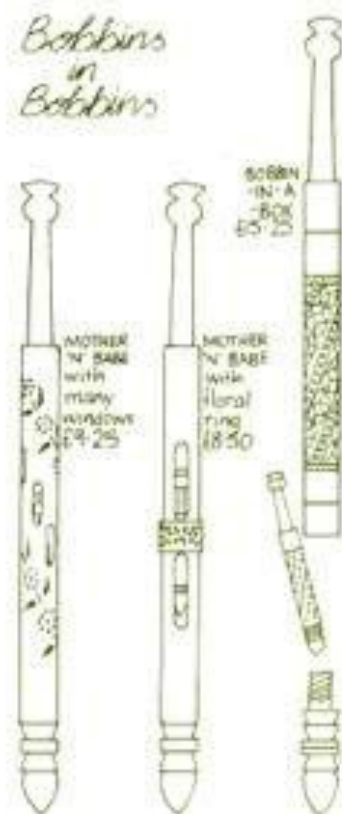

*Spirals*

*Four Seasons*

SPRING: Two bees between the stems  
 SUMMER: A harvest scene and red  
 AUTUMN: Apples and red leaves  
 WINTER: Snowflakes with snow  
 £7.25 each £28.50 the set

*Bobbins  
in  
Bobbins*