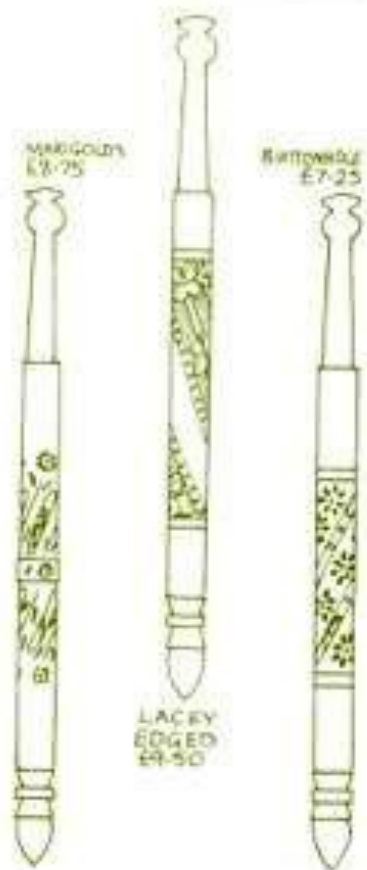

*Spirals*

*Four Seasons*

SPRING: Two bees between the stems  
 SUMMER: A harvest scene and red  
 AUTUMN: Apples and red leaves  
 WINTER: Snowflakes with snow  
 £7.25 each £28.50 the set

*Bobbins  
in  
Bobbins*

*Carved*

HARBELLS £4.00  
 TWILPS £2.00

BONE LACE  
 BOBBINS

A. R. ARCHER  
 The Poplars, Shelton  
 Nr. Stowmarket  
 Suffolk. IP14 3DE

Tel: Rattlesden  
 (04493) 277

SEPTEMBER 1985

## Pierced