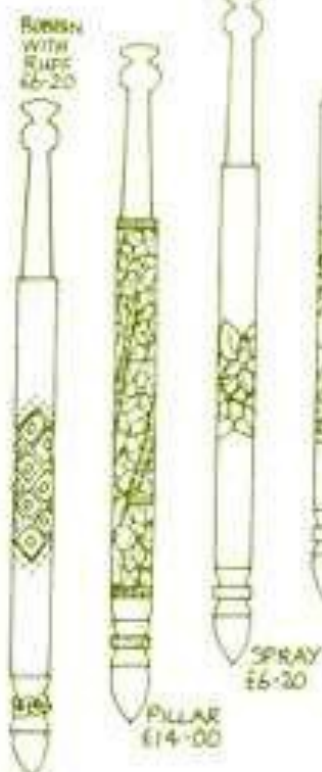

New Flowers

Pierced

Bobbins

Monitors