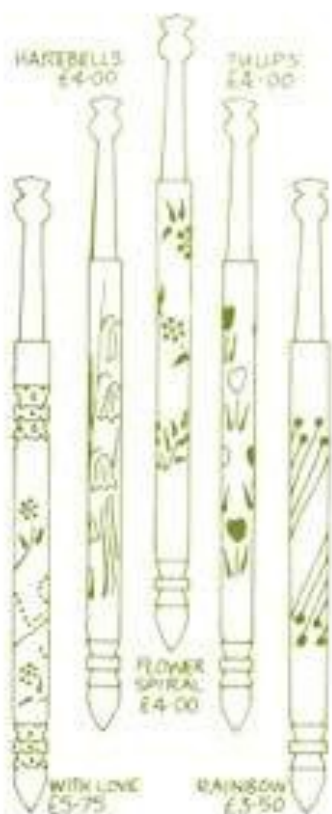

HARBELLS £4.00
TWILPS £2.00