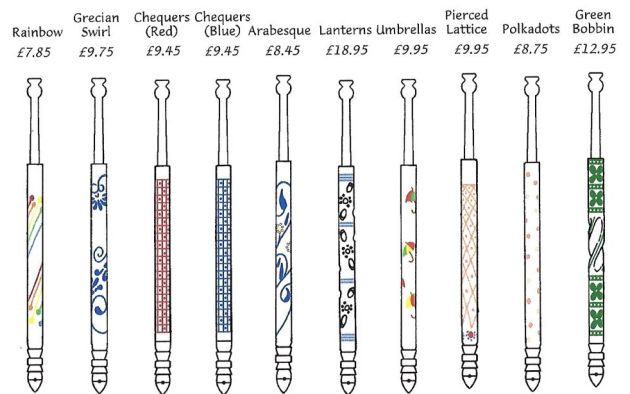

A. R. ARCHER
Finest Quality Bone Lace Bobbins

AUTUMN 1996

59 Southgate Street,
Bury St Edmunds,
Suffolk IP33 2BJ

Tel: 01284 724839

3

4

5

6

7

8

9