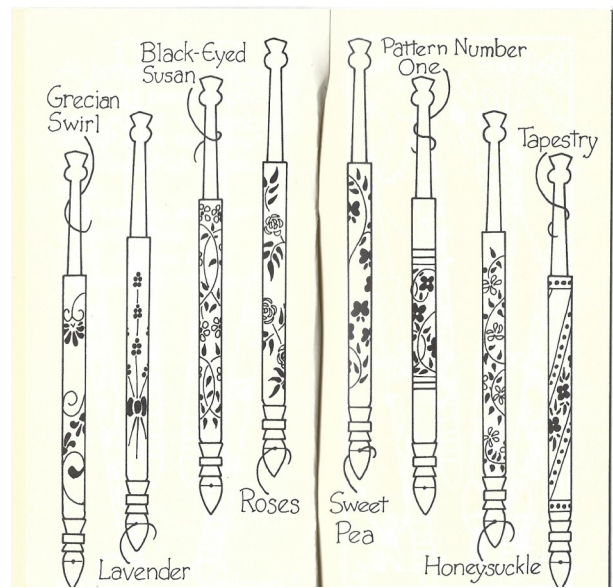

All bobbins are engraved  
 and then painted in colours  
 most suited to the  
 design with the exception  
 of Pillar which is natural  
 bone.  
 The bobbins are illustrated  
 at actual size.  
 Most designs are  
 available as honitons.