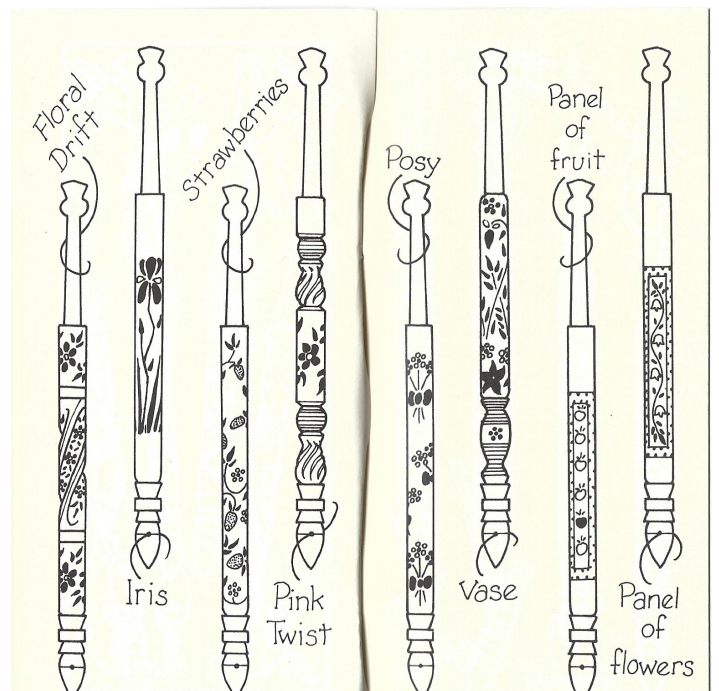

All bobbins are engraved  
 and then painted in colours  
 most suited to the  
 design with the exception  
 of Pillar which is natural  
 bone.  
 The bobbins are illustrated  
 at actual size.  
 Most designs are  
 available as honitons.